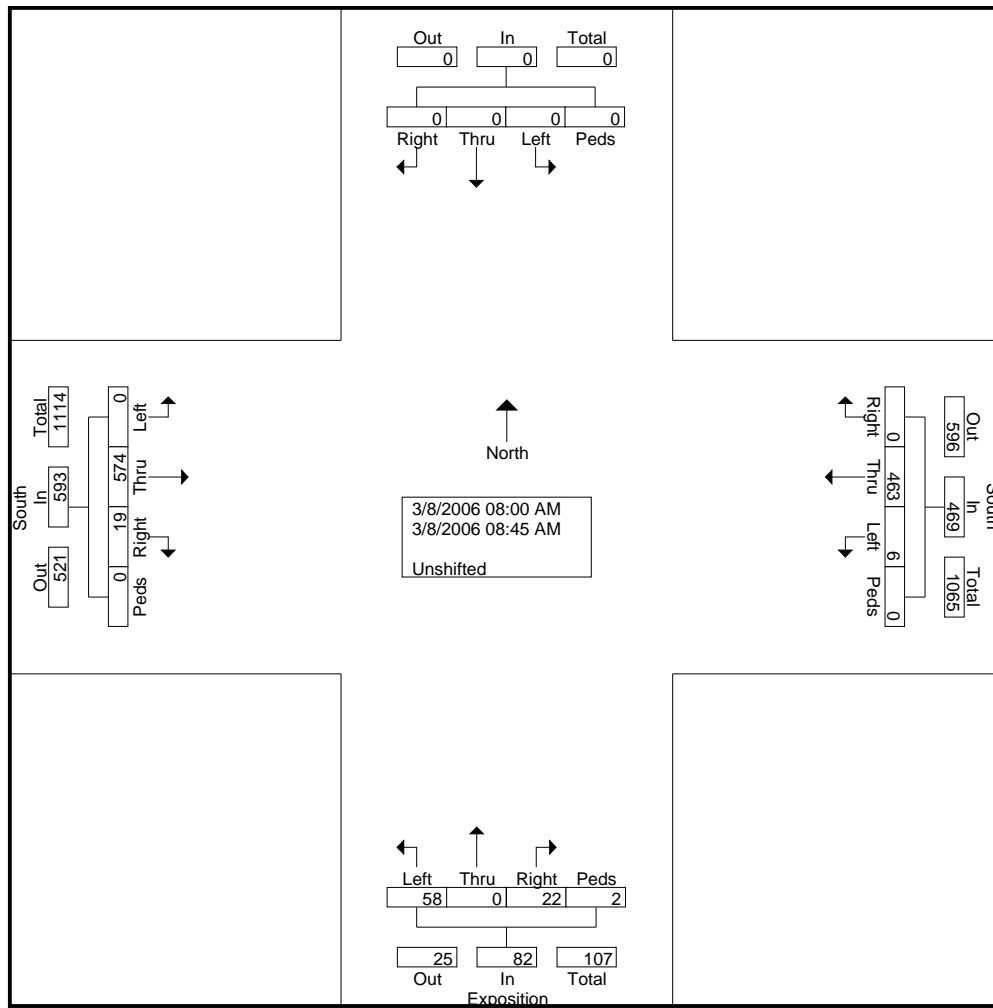

Groups Printed- Unshifted

Start Time	From North				South From East				Exposition From South				South From West				Int. Total
	Right	Thru	Left	Peds	Right	Thru	Left	Peds	Right	Thru	Left	Peds	Right	Thru	Left	Peds	
08:00 AM	0	0	0	0	0	113	1	0	4	0	10	0	2	163	0	0	293
08:15 AM	0	0	0	0	0	133	2	0	5	0	19	2	4	150	0	0	315
08:30 AM	0	0	0	0	0	102	1	0	5	0	9	0	7	136	0	0	260
08:45 AM	0	0	0	0	0	115	2	0	8	0	20	0	6	125	0	0	276
Total	0	0	0	0	0	463	6	0	22	0	58	2	19	574	0	0	1144
Grand Total	0	0	0	0	0	463	6	0	22	0	58	2	19	574	0	0	1144
Apprch %	0	0	0	0	0	98.7	1.3	0	26.8	0	70.7	2.4	3.2	96.8	0	0	
Total %	0	0	0	0	0	40.5	0.5	0	1.9	0	5.1	0.2	1.7	50.2	0	0	

Groups Printed- Unshifted

Start Time	From North				South From East				Exposition From South				South From West				Int. Total
	Right	Thru	Left	Peds	Right	Thru	Left	Peds	Right	Thru	Left	Peds	Right	Thru	Left	Peds	
05:00 PM	0	0	0	0	0	176	6	0	6	0	8	0	18	177	0	2	393
05:15 PM	0	0	0	0	0	170	4	0	5	0	6	1	18	182	0	0	386
05:30 PM	0	0	0	0	0	156	6	1	4	0	12	4	16	168	0	0	367
05:45 PM	0	0	0	0	0	121	5	0	2	0	6	0	14	150	0	0	298
Total	0	0	0	0	0	623	21	1	17	0	32	5	66	677	0	2	1444
Grand Total	0	0	0	0	0	623	21	1	17	0	32	5	66	677	0	2	1444
Apprch %	0	0	0	0	0	96.6	3.3	0.2	31.5	0	59.3	9.3	8.9	90.9	0	0.3	
Total %	0	0	0	0	0	43.1	1.5	0.1	1.2	0	2.2	0.3	4.6	46.9	0	0.1	