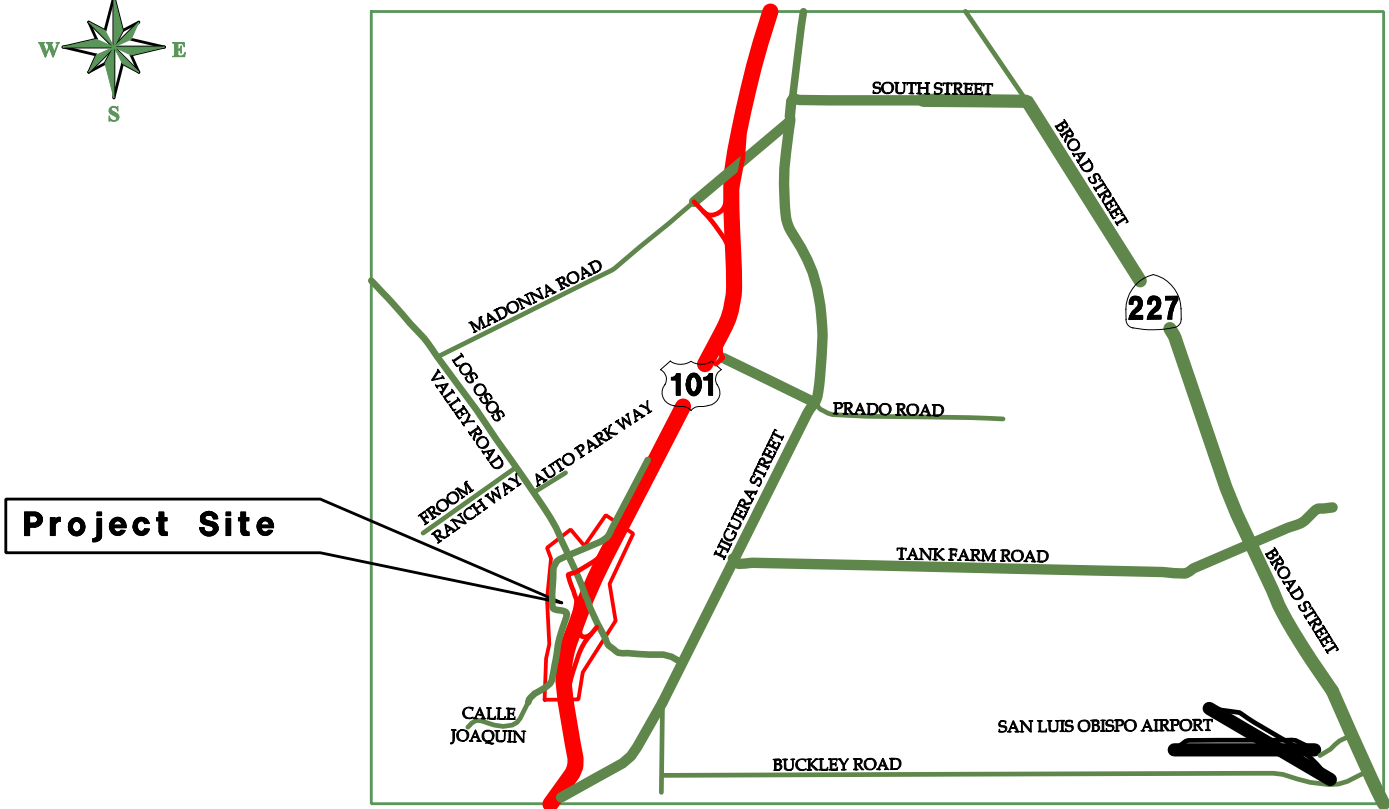

# SAN LUIS OBISPO COUNTY

## LOCATION MAP

### LOS OSOS VALLEY ROAD/US 101 INTERCHANGE IMPROVEMENTS

DATE: APRIL 2008

PREPARED BY:

... \1294\_Vicinity Map.dgn