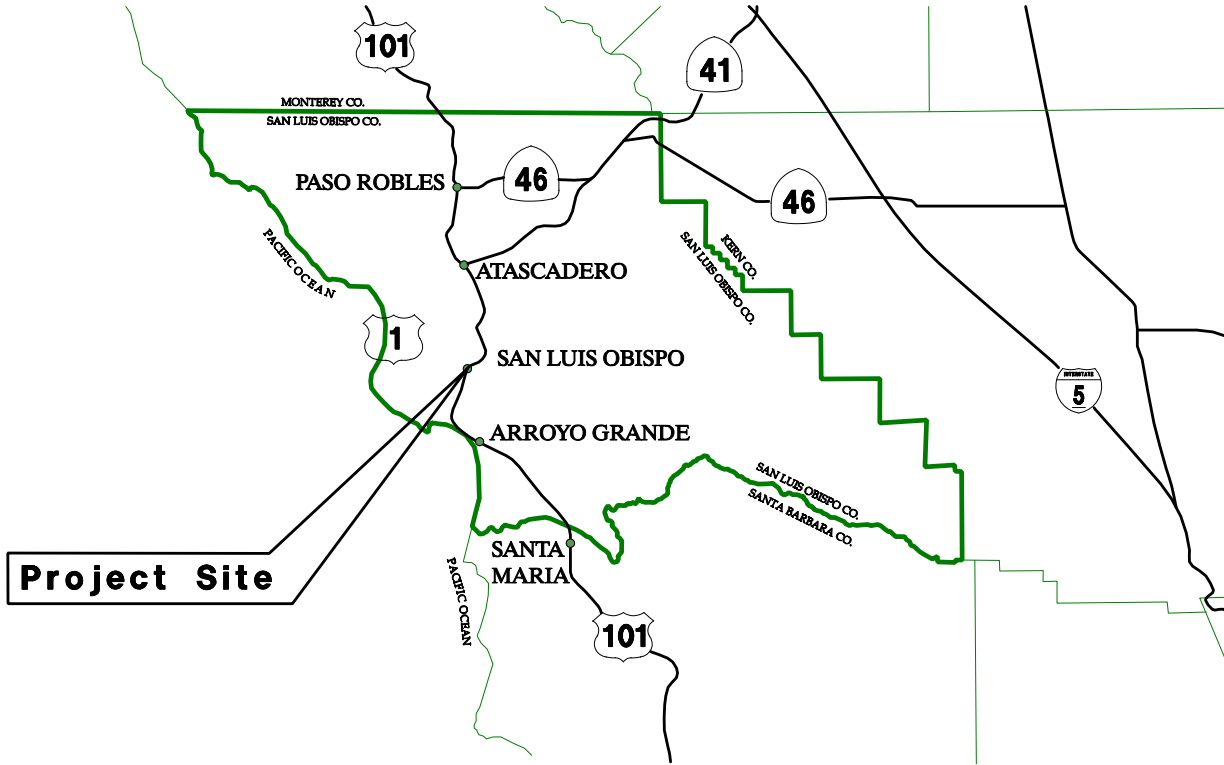

# SAN LUIS OBISPO COUNTY

## LOCATION MAP

### LOS OSOS VALLEY ROAD/US 101 INTERCHANGE IMPROVEMENTS

DATE: APRIL 2008

PREPARED BY:

... \1294\_Vicinity Map.dgn